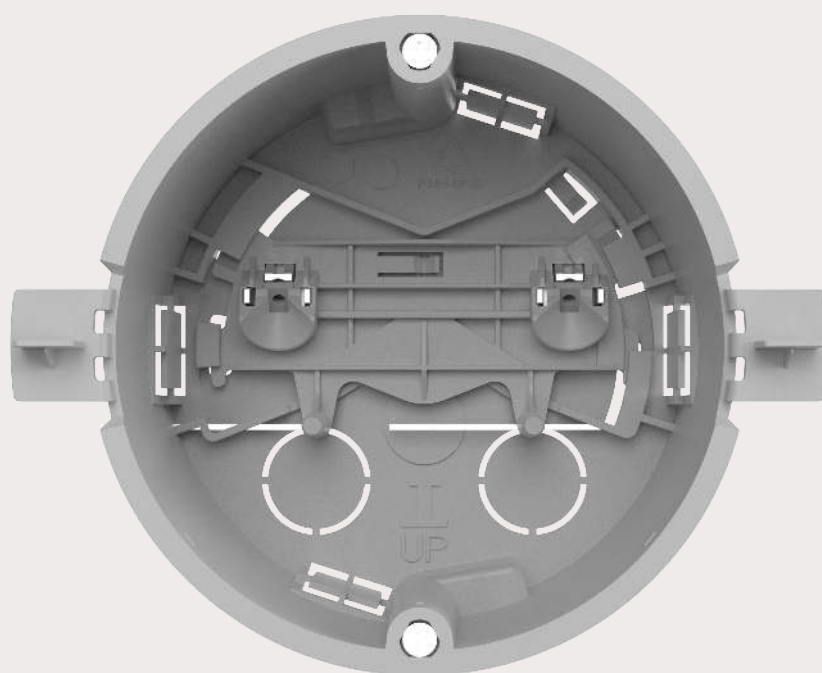

2N INDOOR FLUSH BOX

An installation box for 2N answering units, which enables you to gently rotate the unit in order to achieve a perfectly horizontal position after the answering unit is fitted. suitable for the 2N® Indoor Talk, the 2N® Indoor Compact and the 2N® Indoor View.

- Option of drilling holes with a drill
- Fine-tuning the level after installation
- Attachment of a spirit level for easy levelling

2N INDOOR FLUSH BOX
91378800

Box dimensions	105.5 mm (DIA) and 52 mm (D)
Hole dimensions	103 mm-wide and 52 mm-deep round opening
Material	plastic (PA66 GF30)